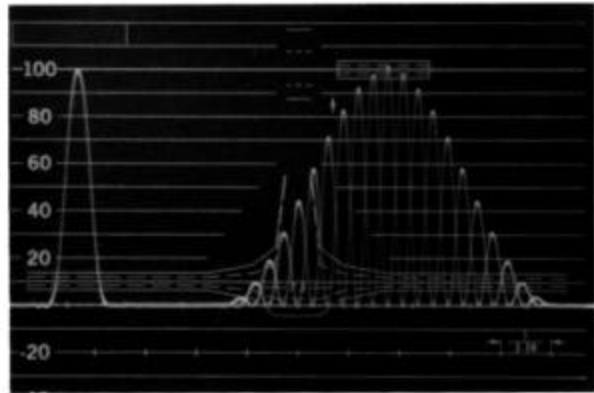

TS-8-MTS

NTSC TEST SIGNAL AND MTS STEREO GENERATOR

FEATURES

- 8 NTSC Test Signals:
 - SMPTE Color Bars
 - Multiburst
 - Cross Hatch
 - NTC7
 - Staircase
 - Modulated Stairstep
 - Red Field
 - Blackburst
- Conforms to RS-170A specifications.
- 8 bit digital video generation.
- RGB color bar output.
- H and V scope trigger output.
- Composite video output.
- Multi-channel television sound (MTS).
- Sound modulation of 300Hz, 1KHz, 3KHz and 8KHz signals.
- Stereo (L+R, L, R, L-R) and second audio program (SAP) multiplexed signals.
- Composite MTS audio output.
- RF audio/video output with front panel selection of Ch. 3 or Ch. 4.

MULTIBURST

NTC7

SIGNAL EXCELLENCE

SPECIFICATIONS

Video Test Signals:

- Luminance amplitude accuracy..... ± 1%
- Chrominance to luminance gain..... ± 2%
- Chrominance to luminance delay..... ± 15 ns
- Output impedance 75 Ω
- Differential gain ≤ 1%
- Differential phase ≤ 0.6 degrees

Audio Test Signals:

- Frequencies: (+ /-5%)..... 300Hz
1KHz
3KHz
8KHz
- Output impedance 600 Ω
- Pilot..... 200 mVp-p
- SAP 600 mVp-p
- Distortion..... ≤ 0.5%
- Separation (300Hz, L, R modes) 30dB

Dimensions..... 13" X 6½" X 2½"
Weight..... 4 LBS.