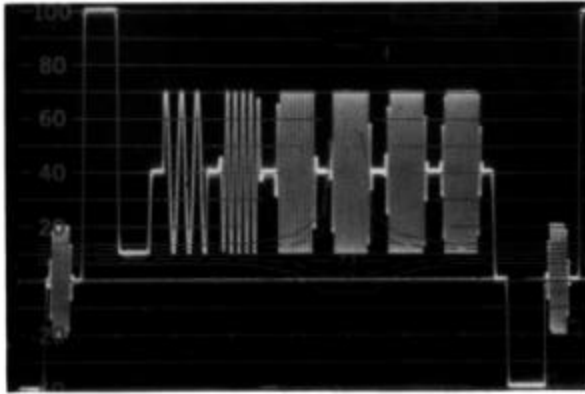

TS-8-MTS

NTSC TEST SIGNAL AND MTS STEREO GENERATOR

FEATURES

- 8 NTSC Test Signals:
 - SMPTE Color Bars
 - Multiburst
 - Cross Hatch
 - NTC7
 - Staircase
 - Modulated Stairstep
 - Red Field
 - Blackburst
- Conforms to RS-170A specifications.
- 8 bit digital video generation.
- RGB color bar output.
- H and V scope trigger output.
- Composite video output.
- Multi-channel television sound (MTS).
- Sound modulation of 300Hz, 1KHz, 3KHz and 8KHz signals.
- Stereo (L+R, L, R, L-R) and second audio program (SAP) multiplexed signals.
- Composite MTS audio output.
- RF audio/video output with front panel selection of Ch. 3 or Ch. 4.

MULTIBURST

NTC7

SIGNAL EXCELLENCE

SPECIFICATIONS

Video Test Signals:

- Luminance amplitude accuracy..... ± 1%
- Chrominance to luminance gain..... ± 2%
- Chrominance to luminance delay..... ± 15 ns
- Output impedance 75 Ω
- Differential gain ≤ 1%
- Differential phase ≤ 0.6 degrees

Audio Test Signals:

- Frequencies: (+ /-5%)..... 300Hz
1KHz
3KHz
8KHz
- Output impedance 600 Ω
- Pilot..... 200 mVp-p
- SAP 600 mVp-p
- Distortion..... ≤ 0.5%
- Separation (300Hz, L, R modes) 30dB

Dimensions..... 13" X 6½" X 2½"
Weight..... 4 LBS.