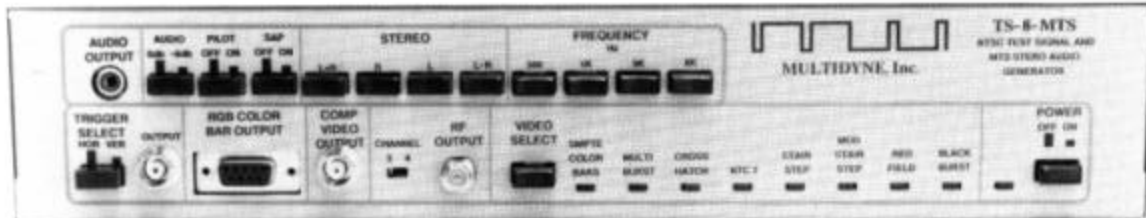

TS-8-MTS

NTSC TEST SIGNAL AND MTS STEREO GENERATOR

FEATURES

- 8 NTSC Test Signals:
 - SMPTE Color Bars
 - Multiburst
 - Cross Hatch
 - NTC7
 - Staircase
 - Modulated Stairstep
 - Red Field
 - Blackburst
- Conforms to RS-170A specifications.
- 8 bit digital video generation.
- RGB color bar output.
- H and V scope trigger output.
- Composite video output.
- Multi-channel television sound (MTS).
- Sound modulation of 300Hz, 1KHz, 3KHz and 8KHz signals.
- Stereo (L+R, L, R, L-R) and second audio program (SAP) multiplexed signals.
- Composite MTS audio output.
- RF audio/video output with front panel selection of Ch. 3 or Ch. 4.

MULTIBURST

NTC7

SIGNAL EXCELLENCE

SPECIFICATIONS

Video Test Signals:

- Luminance amplitude accuracy..... ± 1%
- Chrominance to luminance gain..... ± 2%
- Chrominance to luminance delay..... ± 15 ns
- Output impedance 75 Ω
- Differential gain ≤ 1%
- Differential phase ≤ 0.6 degrees