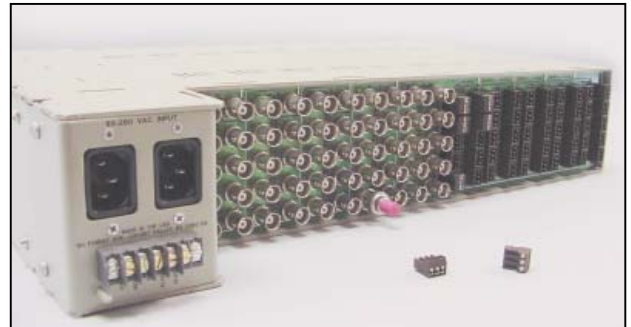

UTIL-200, UTIL-200-AUDIO & UTIL-200-AV

VIDEO, AUDIO, SDI, AES DAs, TEST SIGNAL & CHARACTER ID MODULAR UTILITY TRAYS

- The model **UTIL-200** accommodates up to **10 modular Video DA, Character ID, Test Signal cards** and **2 redundant power supplies, compatible with Grass Valley 8500/8800/8900 trays**.
- The model **UTIL-200-AUDIO** accommodates up to **10 modular Audio DA cards** and **2 redundant power supplies**. Audio interfaces with 3 pin, screw terminal, phoenix connectors
- The model **UTIL-200-AV** accommodates up to **5 modular Video DA, Character ID, Test Signal cards**, up to **5 modular Audio DA cards** and **2 redundant power supplies**.
- Each **video DA** includes a differential loop-through input and **8 outputs** fully **GRASS VALLEY™ compatible**.
- All video distribution amplifiers have a minimum **Gain range of +/- 6 dBs** and an output isolation of greater than 40 dBs.
- Clamping, Hum Eliminating, Precision Equalizing, Test Signals, VU Meters and Fiber Optic cards available for all applications.
- Each **video DA** card has a front panel **Video Present LED indicator** for quick **signal continuity verification**.
- Each **audio DA** card has a front panel **Bi-colored LED VU** or an optional **10 segment LED VU meter**.
- Tray mounts in standard **2 rack-unit** space with dimensions of **14" x 19" x 3.5"** (L x W x H).
- The standard power supply **PS-200-AC** has a universal input voltage range from **85 to 265 VAC**. No need to set voltage selector switches; simply plug in and forget.
- The 48 VDC power supply **PS-200-48VDC** has an input voltage range from **36 to 60 VDC**. Ideal for Telephone Company central office applications.
- External alarm relay contacts and front panel LED indicators for each power supply are included.
UTIL-200-AV-2RU-AC Audio & Video Tray