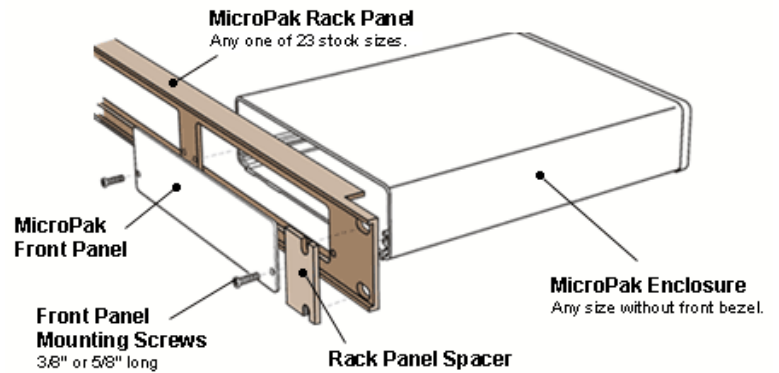

# Rack-mount Kits

## Dual -RMD, Triple -RMT and Six -RM6 Position Kits

- Any stand-alone unit can be rack-mounted using a RM kit.
- The -RMD kit hold TWO large sized units such as the DAM-4000, CWDM-2000-8, CWDM-2000-4...
- The -RMT kit holds THREE mid sized units such as the DVM-2000, DAM-2000, DVM-2500...
- The -RM6 kit holds SIX small sized units such as the DTV-120, DTV-130, DV-1394...
- Each kit includes Rack-mount spacers.
- The same front panel is used for both stand-alone or rack-mount configurations.
- Panel blanks are available for all sizes, -BLANK.

### Dual Rack-mount Kit, -RMD